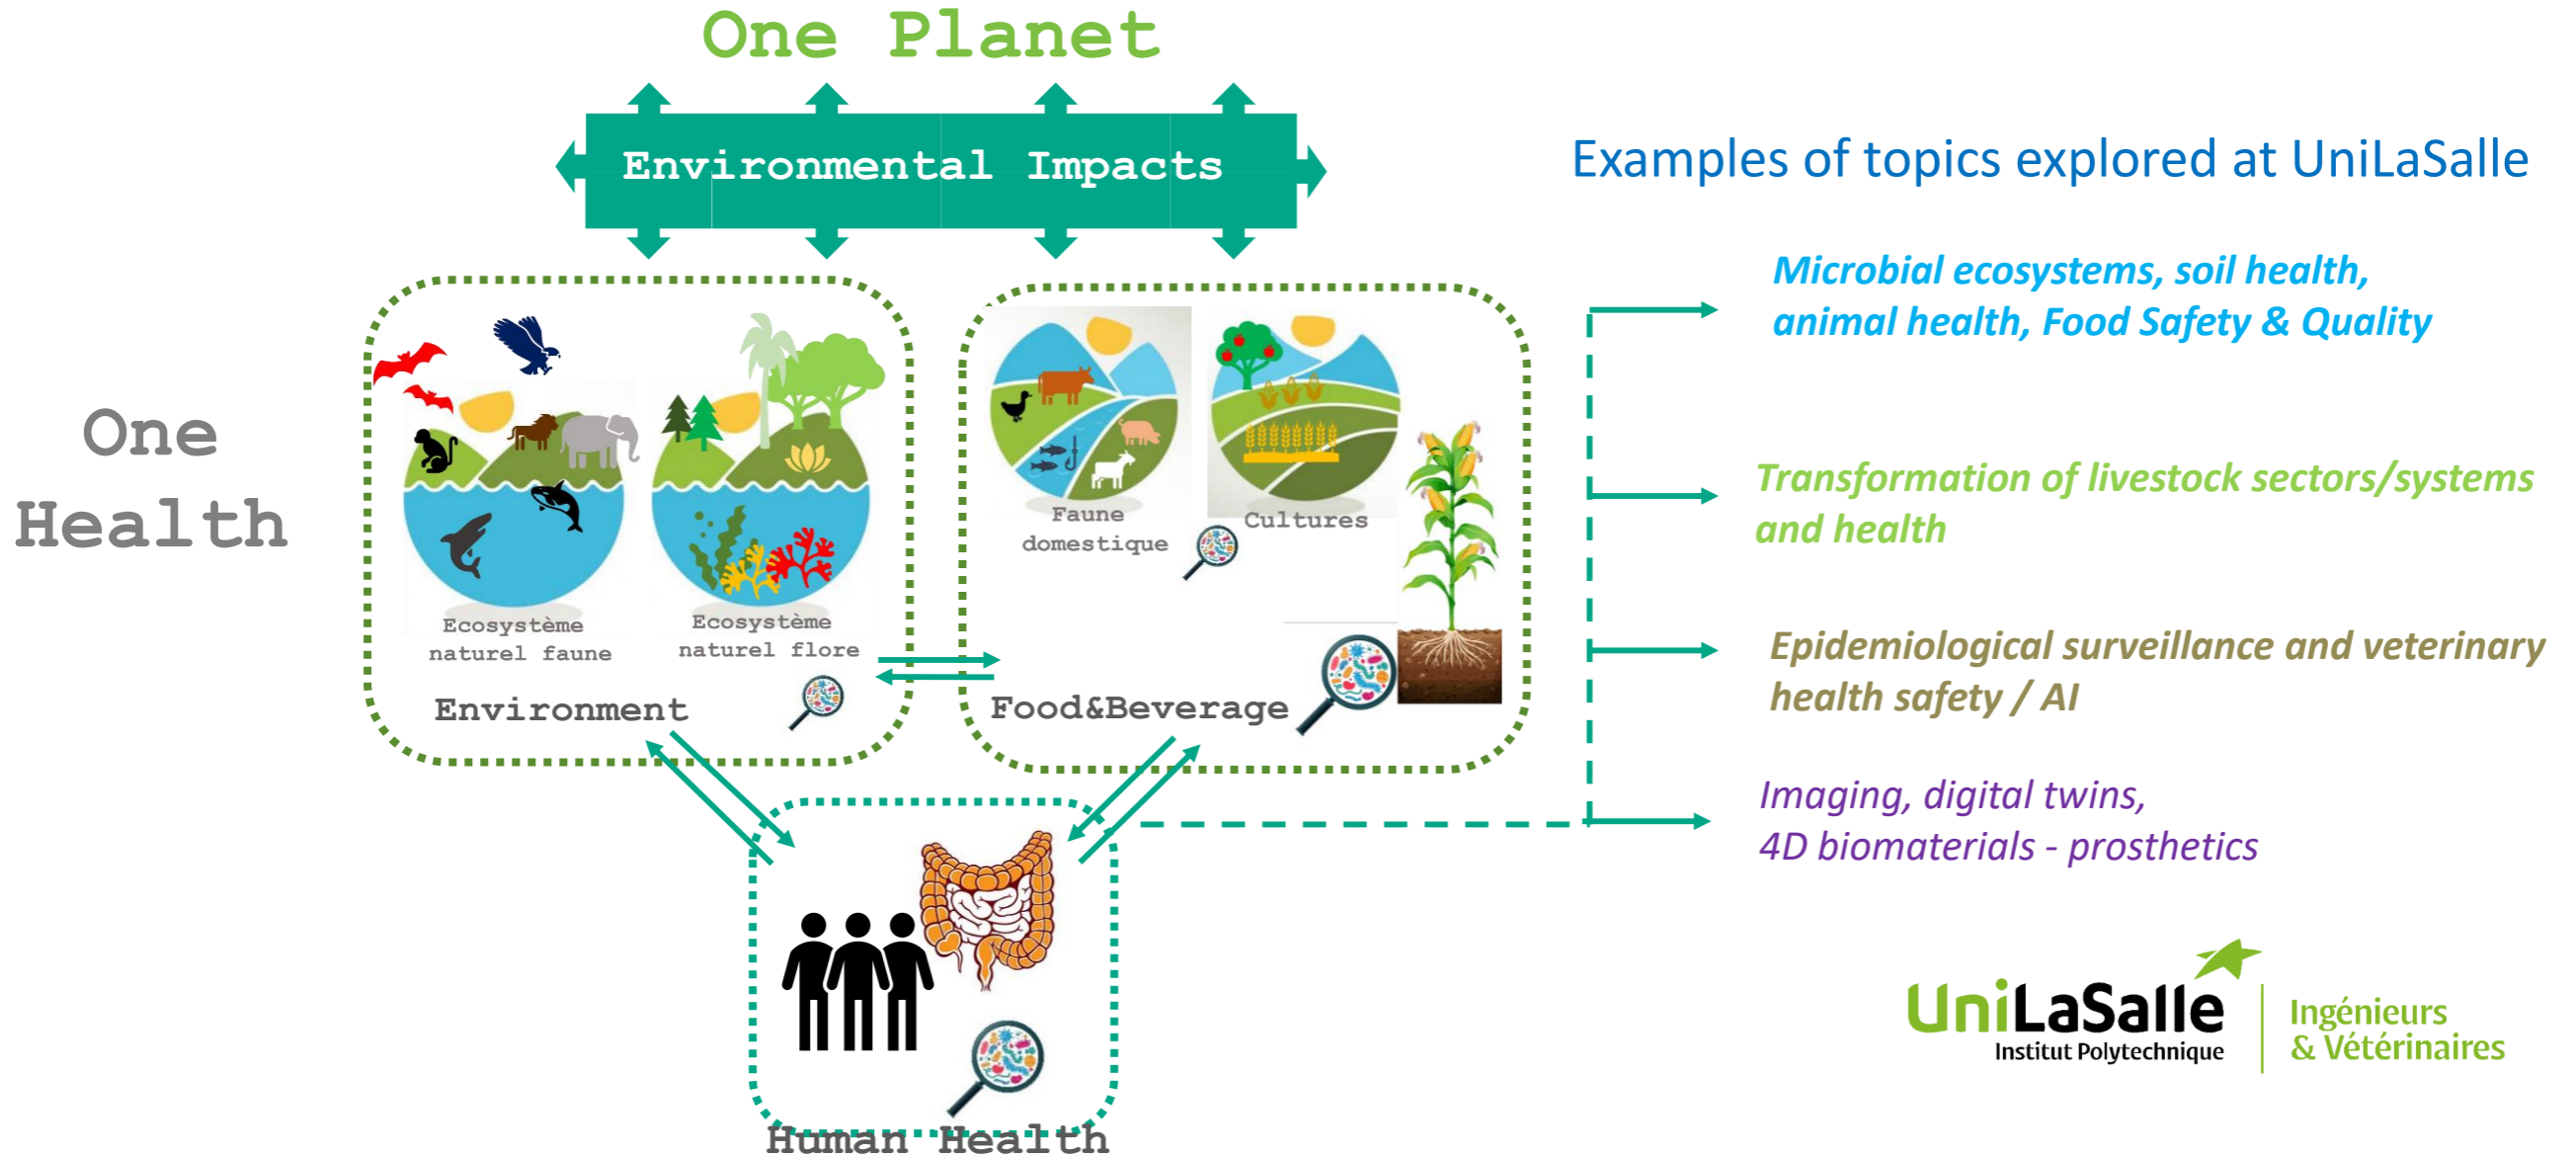

RESEARCH

Interdisciplinarity to tackle One Health challenges