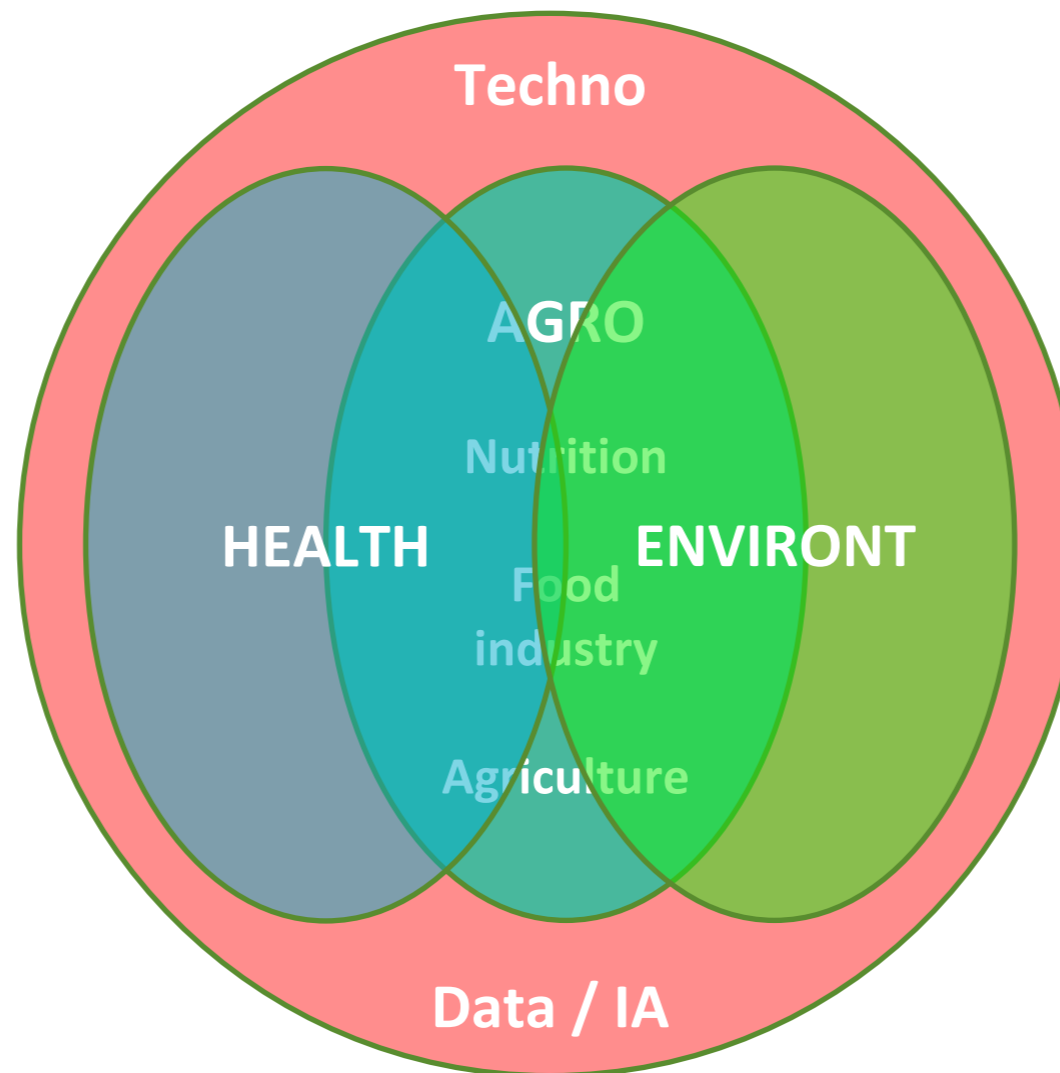

UNILASALLE

Strategy to tackle ONE HEALTH challenges

Lille, October 19th, 2023
Philippe CHOQUET, President

UniLaSalle 
Institut Polytechnique

Ingénieurs
& Vétérinaires

Deployment of a strategic vision

Mad cow

Link
Animal Health →
Human Health

The breakup of the 2000s

Dioxin Chicken

Link
Environment →
Animal Health →
Human Health

Deployment of a strategic vision

POUR UNE
TRANSFORMATION
ÉCOLOGIQUE ET
SOCIÉTALE

TRANSFORM & IMPACT

Through

Education

Research

Commitment

UNILASALLE

Deployment of a strategic vision through targeted mergers

A French Grande Ecole dedicated to
Life, Earth, Environment and Health sciences
& New technologies

MINISTÈRE
DE L'AGRICULTURE
ET DE LA SOUVERAINETÉ
ALIMENTAIRE
*Liberté
Égalité
Fraternité*